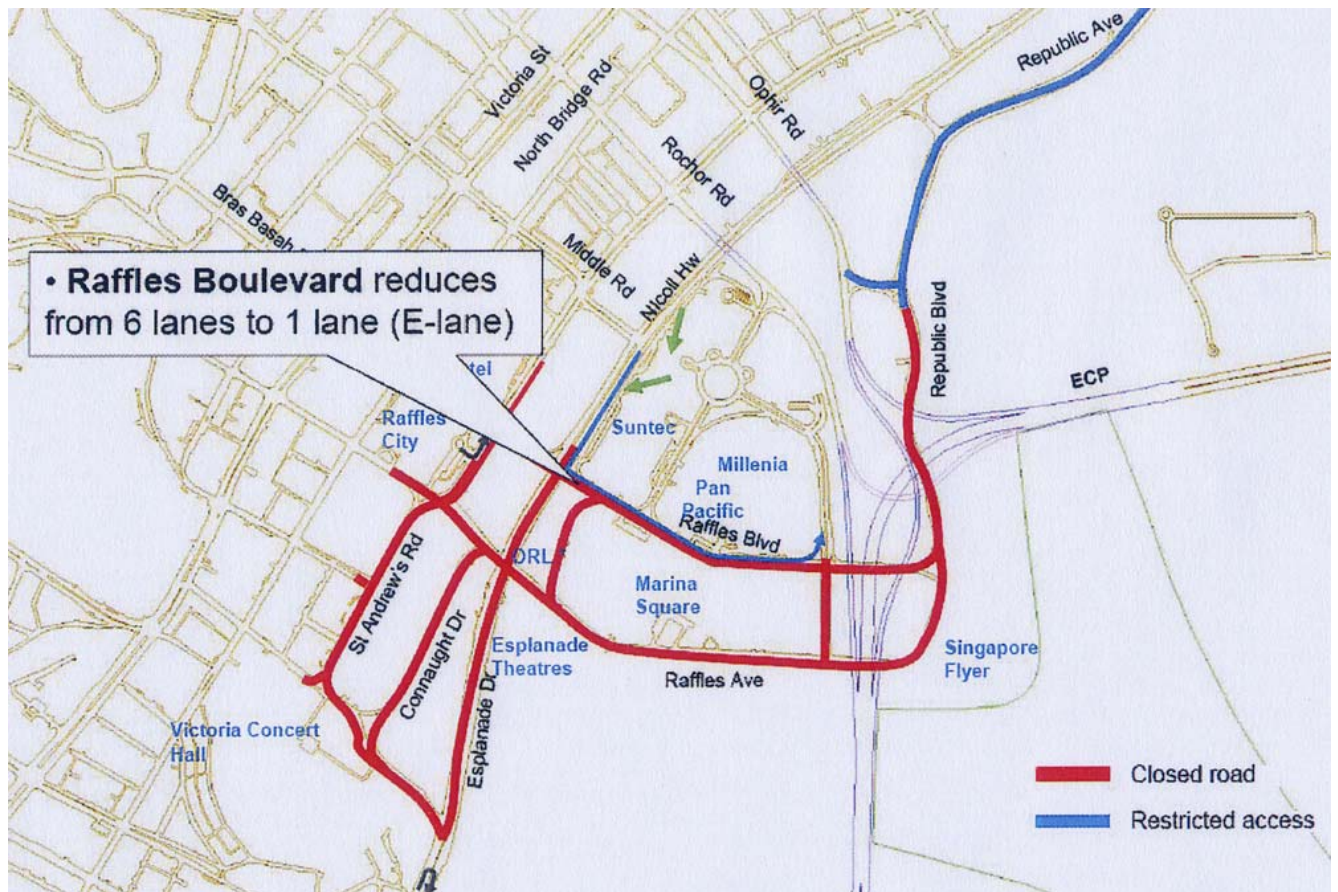

ROAD ACCESS TO SUNTEC CITY MALL DURING RACE DAYS

Suntec City Mall is fully accessible via car or public transport during the race season.

Shoppers, store staff and deliveries can gain access to the mall via two ways, at anytime of the day:

1. Nicoll Highway into Carpark E
2. Rochor Road into Carpark C, F and G (Delivery Bay)

All staff and delivery vehicles will NOT require any labels to enter the mall. Taxi stands, located at Tropics (between Tower 1 and 2), Entertainment Centre (between Tower 3 and 4) and behind The Body Shop (temporary taxi stand) will operate as per normal.

Please note that the taxi stand at Galleria Foyer will be temporary closed from Wednesday 23– Sunday 27 September 09.

Please note that access via Raffles Boulevard will only be limited to stakeholders of Marina Square and Millenia Walk.